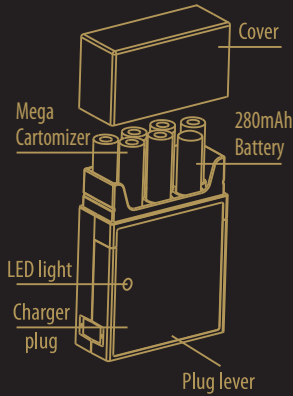

1

2

Push out the plug using the plug lever. During charging, the LED on the charger case and the battery will be lit. LED on battery will shut off when it is fully recharged or unplugged. LED on charger case keeps lighting during recharging.

3

- 1) Screw the cartomizer onto the battery. Now FS812 is ready to be smoked.
- 2) The LED on the tip of the battery will glow when you puff and will flash when you need a recharge. The battery that comes on the device is charged, but not fully so charging your FS812 before using.
- 3) 280mAh Battery and 6pcs Mega Cartomizer together in the charger case bring you a fantastic no tobacco smoking life.

Model Number: FS812
Input: 100 – 240V ~ 50/60Hz
Output/Battery: DC 5V / 3.7V 280mAh
Dimension: 101 x 54.5 x 21.5 mm
Weight: 105g