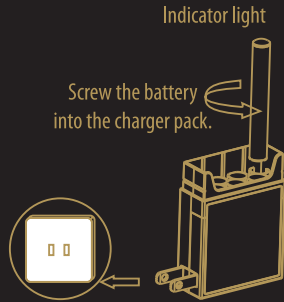

1

2

Push out the plug using the plug lever. During charging, the LED on the charger case and the battery will be lit. LED on battery will shut off when it is fully recharged or unplugged. LED on charger case keeps lighting during recharging.

3

- 1) Screw the cartomizer onto the battery. Now FS812 is ready to be smoked.
- 2) The LED on the tip of the battery will glow when you puff and will flash when you need a recharge. The battery that comes on the device is charged, but not fully so charging your FS812 before using.
- 3) 280mAh Battery and 6pcs Mega Cartomizer together in the charger case bring you a fantastic no tobacco smoking life.